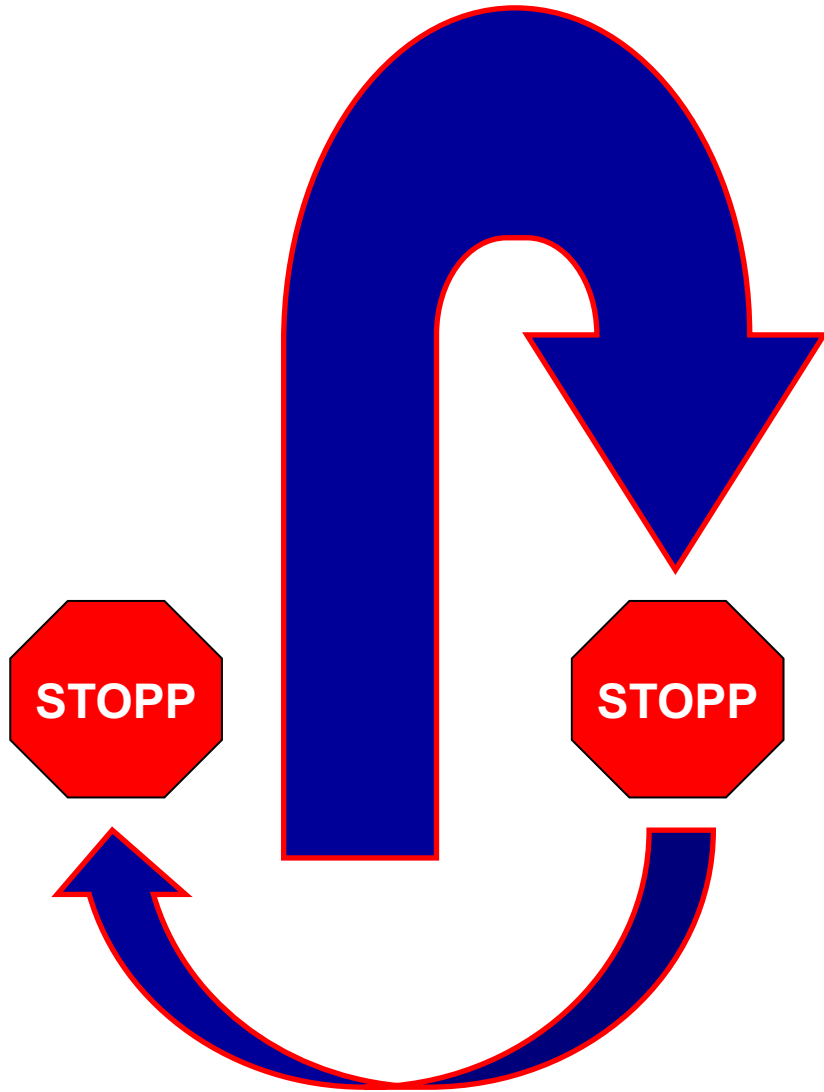

Laget av Ghita Fossum

A 3D rectangular sign with a blue face and a red border. The word "START" is written in large, white, bold, sans-serif capital letters in the center of the blue face. The sign has a slight perspective, showing the top and side surfaces.

# Helomvending

**Snurr**

**Foran**  
**Høyre**  
**Frem**

**Foran**  
**Venstre**  
**Frem**

**Foran  
Høyre**

**Foran  
Venstre**