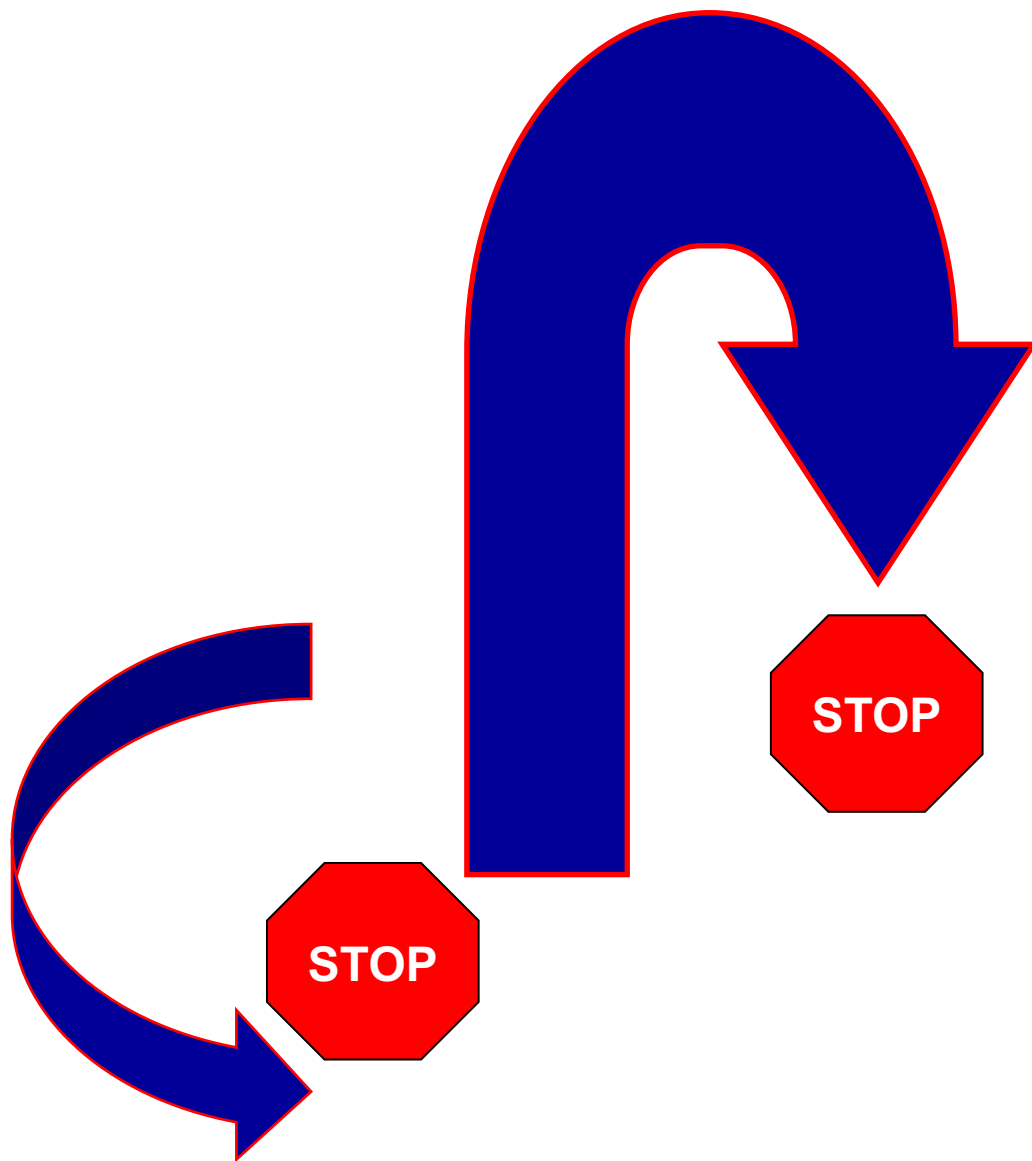

Laget av Ghita Fossum

A 3D rectangular sign with a blue face and a red border. The word "START" is written in large, white, bold, sans-serif capital letters in the center of the blue face. The sign has a slight perspective, showing the top and side surfaces.

# Helomvending

**Snurr**

**Foran**  
**Høyre**  
**Frem**

**Foran**  
**Venstre**  
**Frem**

**Foran  
Høyre**

**Foran  
Venstre**