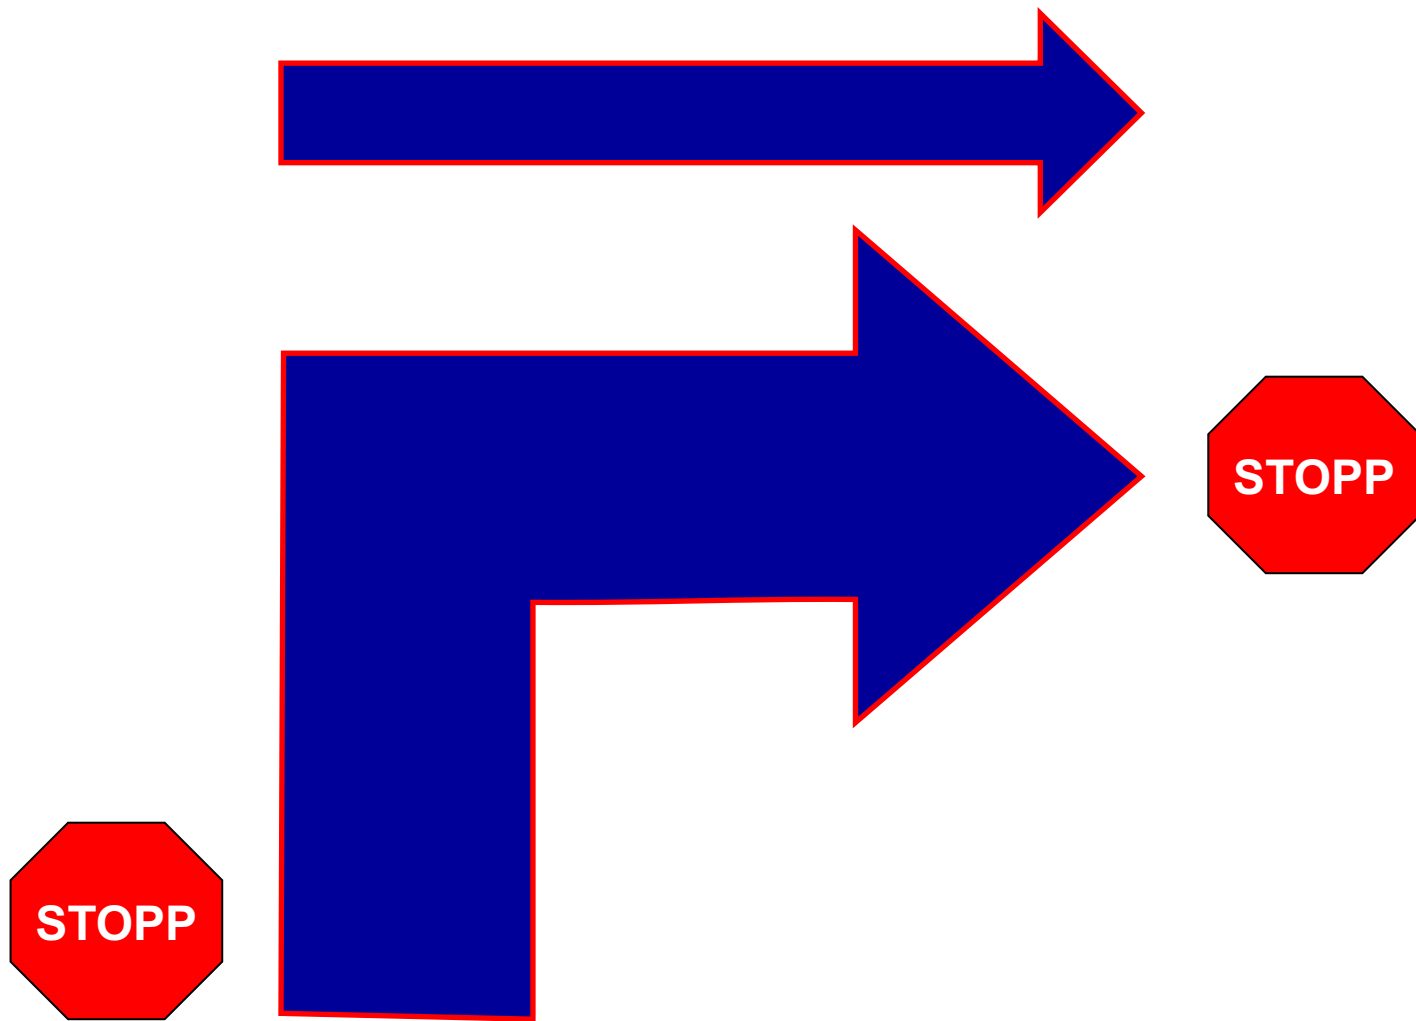

Vri 90° høyre, 1 steg